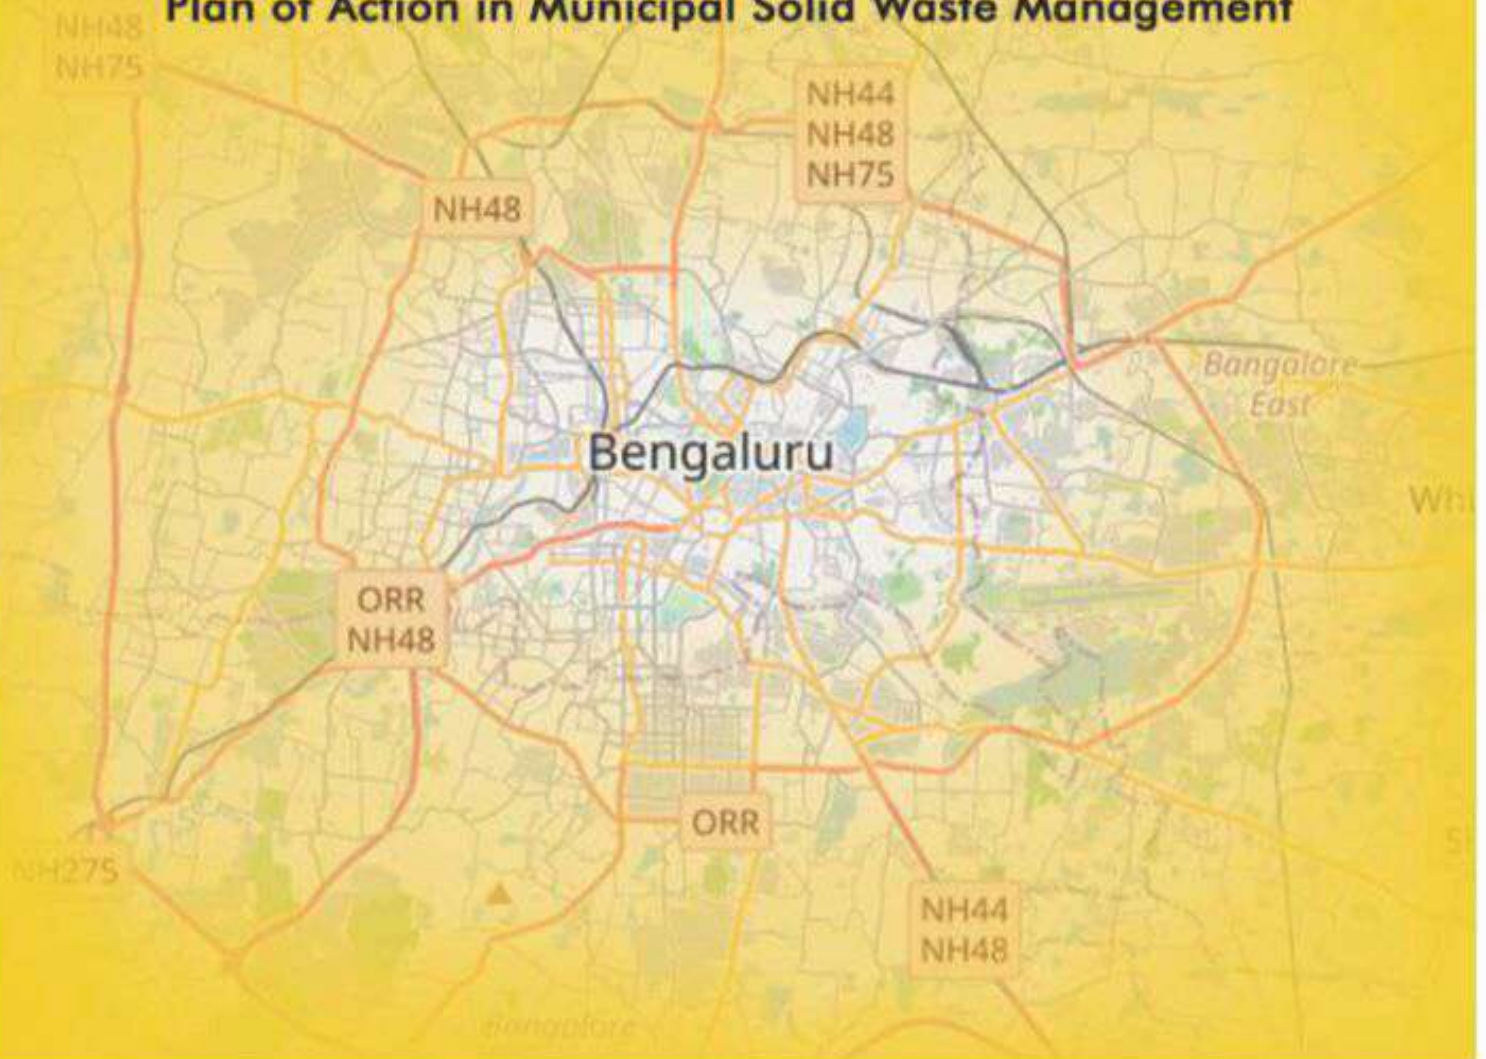

BSWML
Bangalore Solid Waste
Management Limited

WARD ISE ASTE

MANAGEMENT FOR BENGALURU CITY

Plan of Action in Municipal Solid Waste Management

1. Organic Waste

2. Dry Waste

3. Sanitary Waste

**Plan of Action in
Municipal Solid
Waste Management**